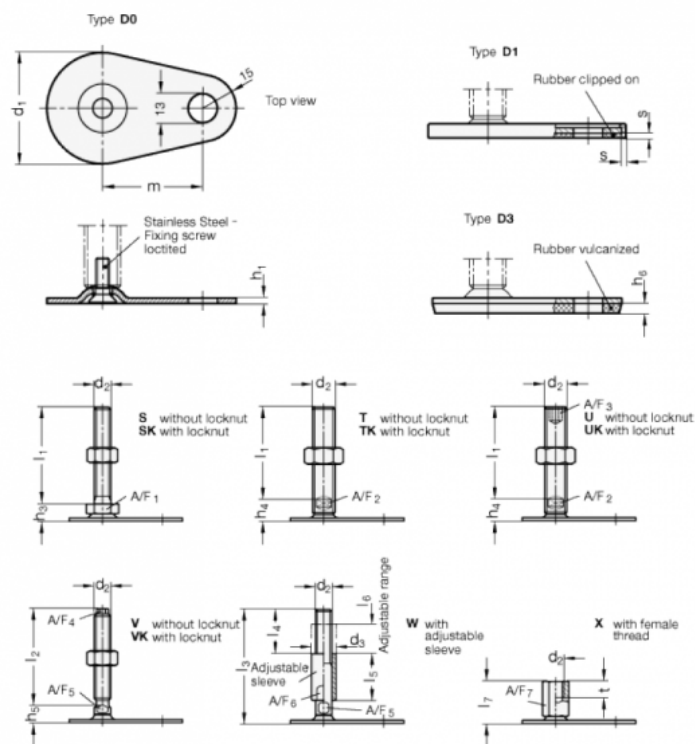

Article number: 204380M16125D3UK

Description: E+G levelling foot  
GN 43-80-M16-125-D3-UK

Note: UK With nut, Hexagon socket at the top, Wrench flat at the bottom

## Measures

A/F2 = 12	m = 70
A/F3 = 8	s =
d1 = 80	
d2 = M16	
h1 = 3	
h4 = 18	
h6 = 5	
l1 = 125	